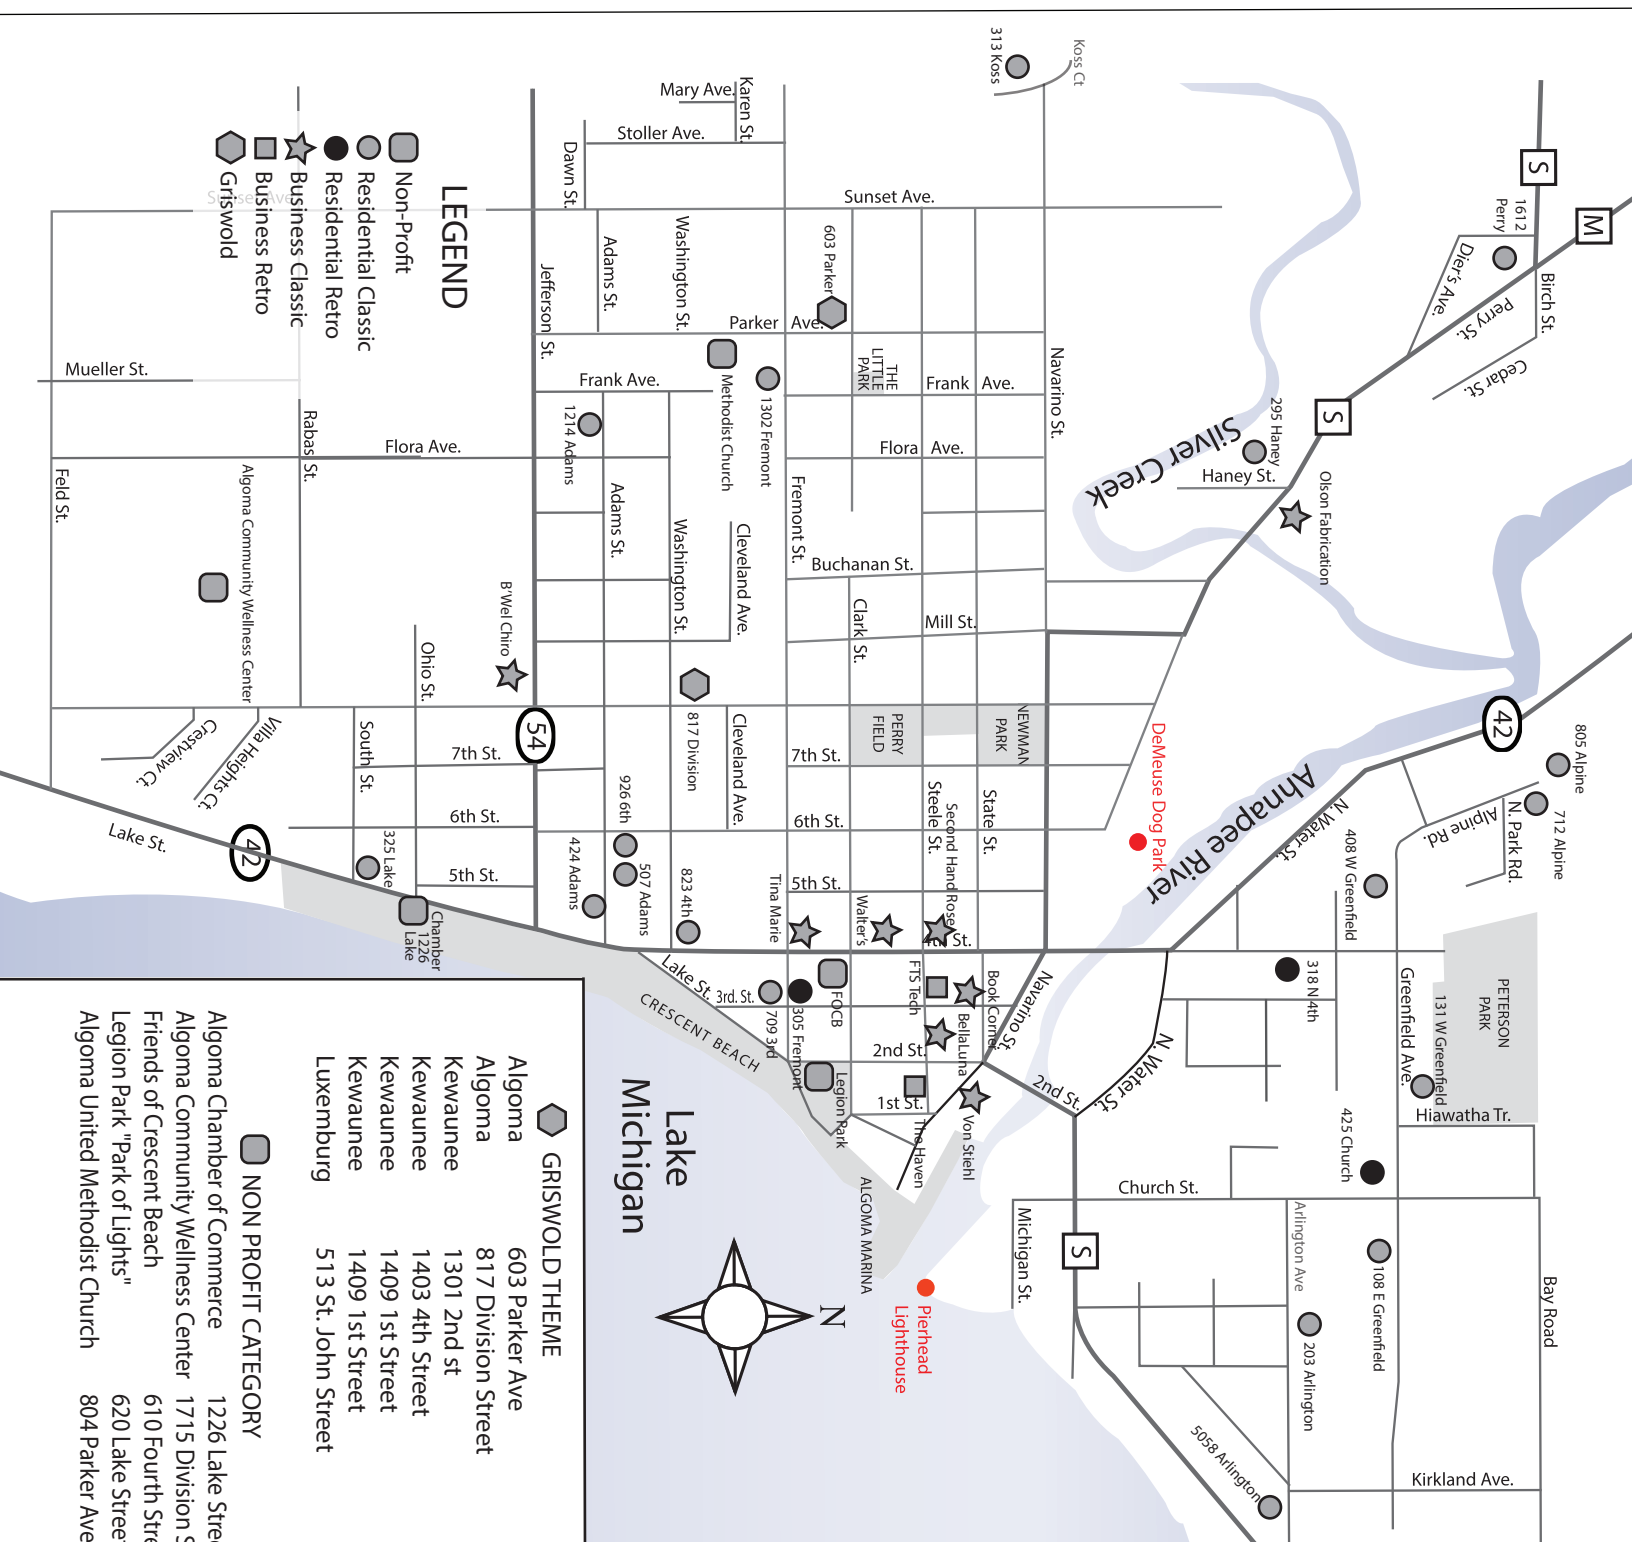

Great Kewaunee County Holiday Light Contest

TO VOTE
 Online: Visit any Chamber Website or Facebook

Paper: Circle Your Favorite from Each Category and turn into any Bank of Luxemburg branch

● **RESIDENTIAL RETRO**
 305 Fremont Street Algoma
 318 N. 4th Street Algoma
 425 Church Street Algoma

■ **BUSINESS RETRO**
 The Haven 112 Steele St.
 FTS Technology 311 Steele St.

TO 1653 SCENIC LANE
 South on Main St.
 West on Church
 Left on Woodview
 Right on Meadowlark
 Round corner to Scenic

- LEGEND**
- Non-Profit
 - Residential Classic
 - Business Classic
 - Business Retro
 - Griswold

- BUSINESS CLASSIC THEME**
- Olson Fabrication 1101 Perry Street
 - von Stiehl Winery 115 Navarino Street
 - BellaLuna's 211 Steel st
 - The Book Corner 401 Third Street
 - Walter's Hardware 521 4th Street
 - Tina Marie's 625 4th St
 - B'Wel Chiropractic 800 Jefferson Street
 - Ebert Enterprises N6939 Co Rd D
 - Kinnard Farms N8200 Tamarack Rd
 - Team Clean 1177 Ellis St
 - Coho Motel 705 North Main St/ Hwy 42
 - Northbrook 407 Northbrook Road
 - Ponytails 612 Main St
 - Stodola Farms N3039 Stodola Road
 - Second Hand Rose 423 4th street

Lake Michigan

CRESCENT BEACH

ALGOMA MARINA

Pierthead Lighthouse

DeWenuse Dog Park

PETERSON PARK

Algoma Chamber of Commerce