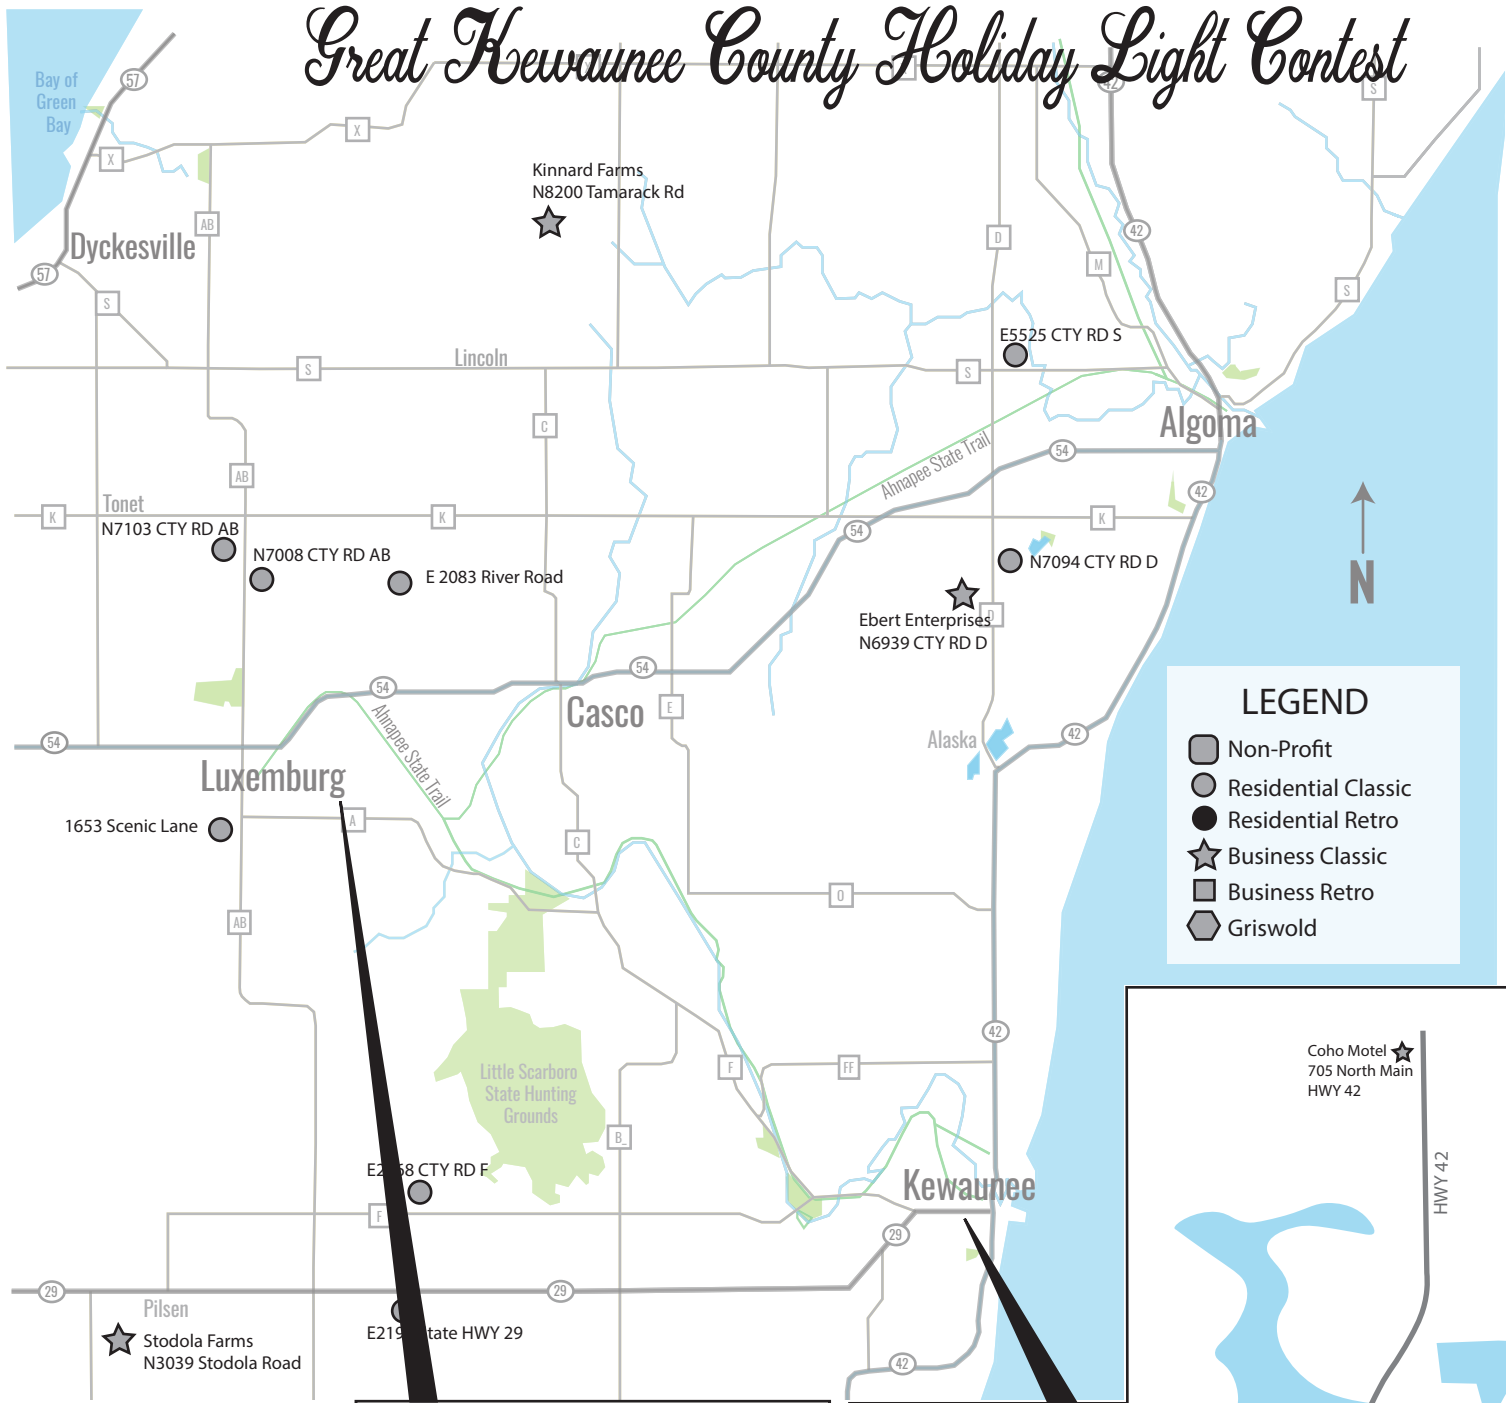

Great Kewaunee County Holiday Light Contest

TO VOTE
 Online: Visit any Chamber Website or Facebook

Paper: Circle Your Favorite from Each Category and turn into any Bank of Luxemburg branch

● **RESIDENTIAL RETRO**
 305 Fremont Street Algoma
 318 N. 4th Street Algoma
 425 Church Street Algoma

■ **BUSINESS RETRO**
 The Haven 112 Steele St.
 FTS Technology 311 Steele St.

TO 1653 SCENIC LANE
 South on Main St.
 West on Church
 Left on Woodview
 Right on Meadowlark
 Round corner to Scenic

- LEGEND**
- Non-Profit
 - Residential Classic
 - Business Classic
 - Business Retro
 - Griswold

- BUSINESS CLASSIC THEME**
- Olson Fabrication 1101 Perry Street
 - von Stiehl Winery 115 Navarino Street
 - BellaLuna's 211 Steel st
 - The Book Corner 401 Third Street
 - Walter's Hardware 521 4th Street
 - Tina Marie's 625 4th St
 - B'Wel Chiropractic 800 Jefferson Street
 - Ebert Enterprises N6939 Co Rd D
 - Kinnard Farms N8200 Tamarack Rd
 - Team Clean 1177 Ellis St
 - Coho Motel 705 North Main St/ Hwy 42
 - Northbrook 407 Northbrook Road
 - Ponytails 612 Main St
 - Stodola Farms N3039 Stodola Road
 - Second Hand Rose 423 4th street

Lake Michigan

CRESCENT BEACH

ALGOMA MARINA

Pierthead Lighthouse

DeWenuse Dog Park

PETERSON PARK

Algoma Chamber of Commerce