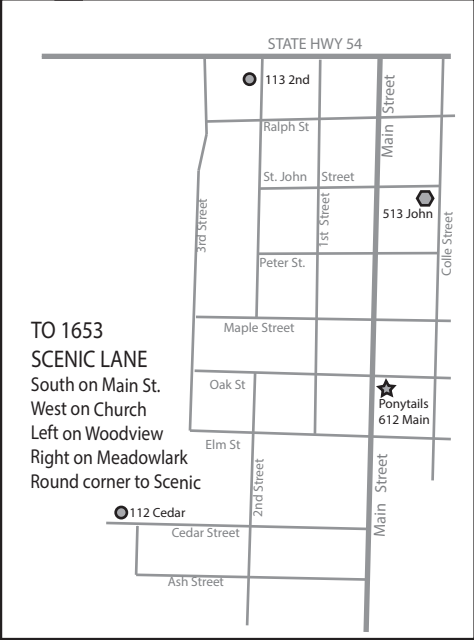

Great Kewaunee County Holiday Light Contest

TO VOTE
 Online: Visit any Chamber Website or Facebook

Paper: Circle Your Favorite from Each Category and turn into any Bank of Luxemburg branch

● **RESIDENTIAL RETRO**
 305 Fremont Street Algoma
 318 N. 4th Street Algoma
 425 Church Street Algoma

■ **BUSINESS RETRO**
 The Haven 112 Steele St.
 FTS Technology 311 Steele St.

TO 1653 SCENIC LANE
 South on Main St.
 West on Church
 Left on Woodview
 Right on Meadowlark
 Round corner to Scenic

- LEGEND**
- Non-Profit
 - Residential Classic
 - Business Classic
 - Business Retro
 - Griswold

- BUSINESS CLASSIC THEME**
- Olson Fabrication 1101 Perry Street
 - von Stiehl Winery 115 Navarino Street
 - BellaLuna's 211 Steel st
 - The Book Corner 401 Third Street
 - Walter's Hardware 521 4th Street
 - Tina Marie's 625 4th St
 - B'Wel Chiropractic 800 Jefferson Street
 - Ebert Enterprises N6939 Co Rd D
 - Kinnard Farms N8200 Tamarack Rd
 - Team Clean 1177 Ellis St
 - Coho Motel 705 North Main St/ Hwy 42
 - Northbrook 407 Northbrook Road
 - Ponytails 612 Main St
 - Stodola Farms N3039 Stodola Road
 - Second Hand Rose 423 4th street

- LUXEMBURG**
- E2191 State Highway 29
 - 113 2nd Street
 - 1653 Scenic Lane
 - E2368 County Road F
 - N7008 Cty Road AB
 - N7103 County Road AB

- RESIDENTIAL CLASSIC THEME**
- ALGOMA 108 E Greenfield Ave
 - 121 4 Adams Street
 - 1302 Fremont Street
 - 131 W. Greenfield Ave.
 - 1325 Lake Street
 - 161 2 Perry St
 - 203 Arlington
 - 295 Haney Ave
 - 313 Koss Ct
 - 408 west greenfield ave
 - 424 Adams Street
 - 507 Adams Street
 - 508 Arlington Ave
 - 709 3rd St.
 - 712 Alpine Road
 - 805 Alpine Road
 - 823 4th St
 - 926 6th street
 - E5525 County Rd S
 - N7094 County Road D
 - CASCO E 2083 River Rd
 - KEWAWNEE 101 5 Center Street
 - 1307 First St
 - 404 Sheldon Street
 - 513 First Street
 - 624 Vliet Street
 - 705 1st St.
 - 804 Milwaukee St
 - E2191 State Highway 29