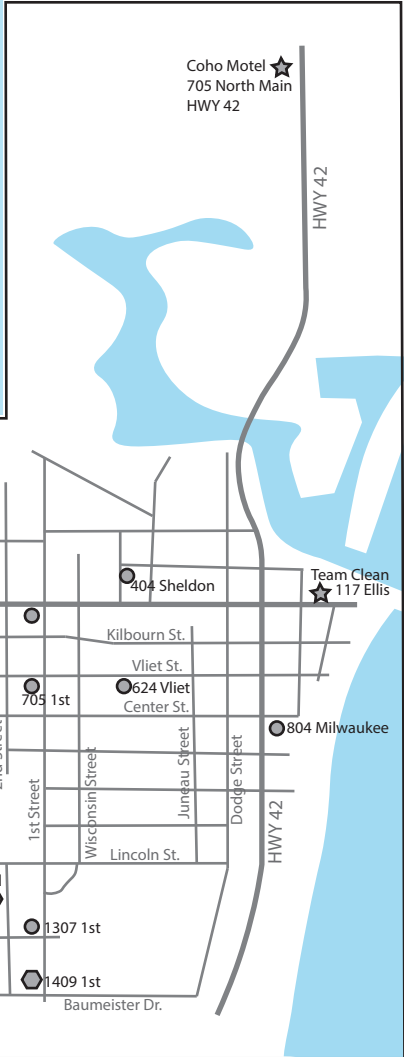

Great Kewaunee County Holiday Light Contest

TO VOTE
 Online: Visit any Chamber Website or Facebook

Paper: Circle Your Favorite from Each Category and turn into any Bank of Luxemburg branch

● **RESIDENTIAL RETRO**
 305 Fremont Street Algoma
 318 N. 4th Street Algoma
 425 Church Street Algoma

■ **BUSINESS RETRO**
 The Haven 112 Steele St.
 FTS Technology 311 Steele St.

TO 1653 SCENIC LANE
 South on Main St.
 West on Church
 Left on Woodview
 Right on Meadowlark
 Round corner to Scenic

- LEGEND**
- Non-Profit
 - Residential Classic
 - Business Classic
 - Business Retro
 - Griswold

- BUSINESS CLASSIC THEME**
- Olson Fabrication 1101 Perry Street
 - von Stiehl Winery 115 Navarino Street
 - BellaLuna's 211 Steel st
 - The Book Corner 401 Third Street
 - Walter's Hardware 521 4th Street
 - Tina Marie's 625 4th St
 - B'Wel Chiropractic 800 Jefferson Street
 - Ebert Enterprises N6939 Co Rd D
 - Kinnard Farms N8200 Tamarack Rd
 - Team Clean 1177 Ellis St
 - Coho Motel 705 North Main St/ Hwy 42
 - Northbrook 407 Northbrook Road
 - Ponytails 612 Main St
 - Stodola Farms N3039 Stodola Road
 - Second Hand Rose 423 4th street

Lake Michigan

CRESCENT BEACH

ALGOMA MARINA

Pierthead Lighthouse

DeWenuse Dog Park

PETERSON PARK

Algoma Chamber of Commerce